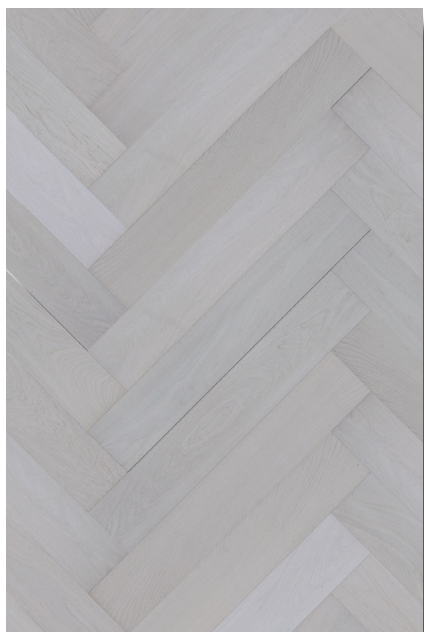

Standard

Option

DIAMOND OAK

Mineral Collection

Bright and fresh

Our lightest oak on Herringbone Pattern. Diamond design will fill your room with light and freshness. The white finish shows an incredible clean finish.

Standard

Option

QUARTZ OAK

Mineral Collection

Cheerful and shiny

Quartz Oak is one of our favourite light floors, because of its warm tone, that create a cheerful space that you can combine with most of modern decoration styles.