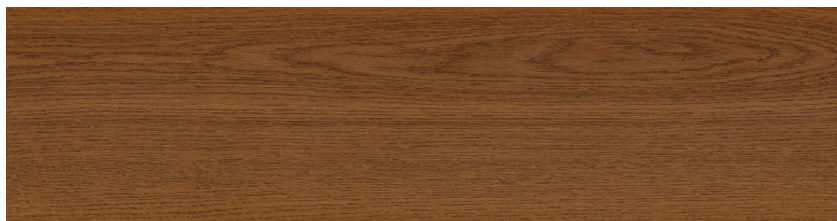

Standard

Option

JASPER OAK

Mineral Collection

Traditional designs

Jasper Oak is another classic design that come from a long time ago, for furniture, flooring... It is a exotic brown design, that looks similar to some natural wood. We get a warm and comfortable space with it.