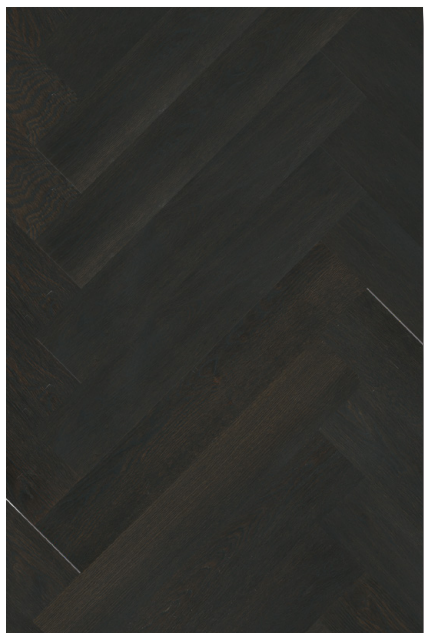

SLATE OAK

Mineral Collection

A sophisticated floor,

Next to Stone Oak, we find Slate Oak. Another strong character with an elegant and darker point. Contrast it with lights, white walls and get a sophisticated style. It can be perfect for vintage rooms.

Standard

Option

COAL OAK

Mineral Collection

The dark,

Our darkest reference from Mineral Collection. Choose the right lighting and you will achieve a sophisticated environment in your rooms. Only for the most daring.