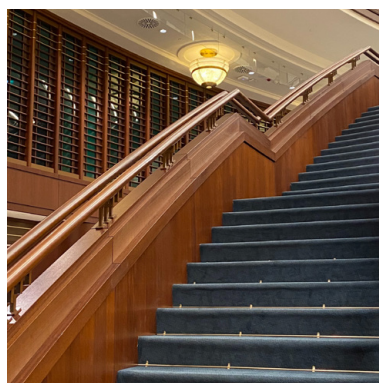

Standard

Option

JASPER OAK

Mineral Collection

Traditional designs

Jasper Oak is another classic design that come from a long time ago, for furniture, flooring... It is a exotic brown design, that looks similar to some natural wood. We get a warm and comfortable space with it.